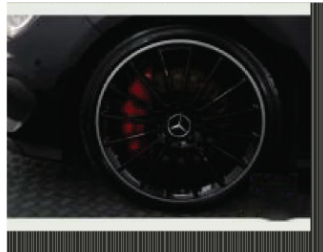

Internet history

Advert 2

Date	2021-08-09
Pictures	37
Listing price	£ 27,975