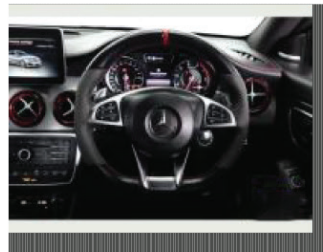

Internet history

Advert 2

Date	2021-08-09
Pictures	37
Listing price	£ 27,975