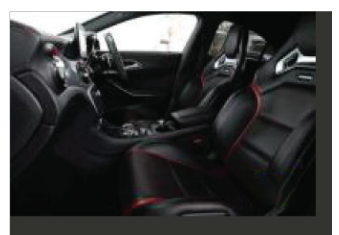

Advert 1

Date	2021-08-11
Pictures	36
Listing price	£ 26,975