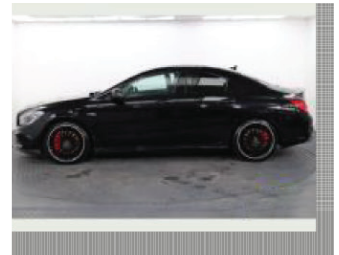

source: autotrader.co.uk

Advert 1

Date	2021-08-11
Pictures	36
Listing price	£ 26,975