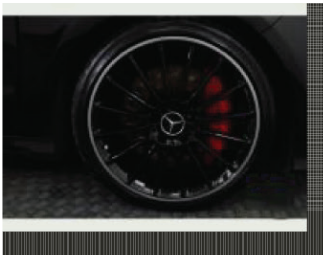

source: autotrader.co.uk

Advert 1

Date	2021-08-11
Pictures	36
Listing price	£ 26,975