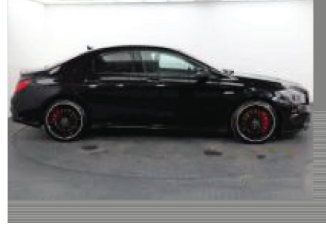

MOT history

MOT expiry date	2023-06-20
MOT pass rate	100 %
MOT passed	4
Failed MOT tests	0
Total advice items	3
Total items failed	0

MOT #4	2022-06-20 13:11
MOT test number	389484876272
Result	✓ Passed
Next expiry date	2023-06-20

MOT #3	2021-06-21 08:53
MOT test number	811723834218
Result	✓ Passed
Advice	Brake disc worn, pitted or scored, but not seriously weakened nearside front and offside front lipped (1.1.14 (a) (ii))
Advice	Nearside rear and offside rear brake pads worn

MOT #2	2020-07-27 07:54
MOT test number	991740919234
Result	✓ Passed

MOT #1	2019-03-28 10:03
MOT test number	385988030862
Result	✓ Passed
Advice	Nail in tyre offside front tyre centre tread