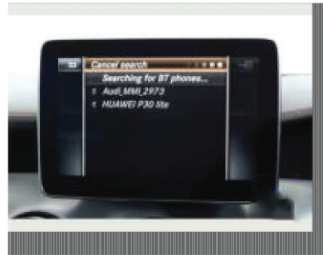

Internet history

Advert 2

Date	2021-08-09
Pictures	37
Listing price	£ 27,975

source: autotrader.co.uk

Advert 1

Date	2021-08-11
Pictures	36
Listing price	£ 26,975

MOT history

MOT expiry date	2023-06-20
MOT pass rate	100 %
MOT passed	4
Failed MOT tests	0
Total advice items	3
Total items failed	0