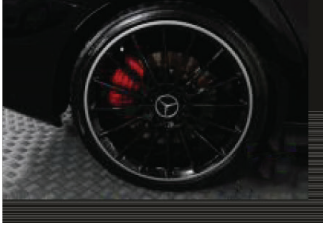

MOT history

MOT expiry date	2023-06-20
MOT pass rate	100 %
MOT passed	4
Failed MOT tests	0
Total advice items	3
Total items failed	0

MOT #4	2022-06-20 13:11
MOT test number	389484876272
Result	✓ Passed
Next expiry date	2023-06-20

MOT #3	2021-06-21 08:53
MOT test number	811723834218
Result	✓ Passed
Advice	Brake disc worn, pitted or scored, but not seriously weakened nearside front and offside front lipped (1.1.14 (a) (ii))
Advice	Nearside rear and offside rear brake pads worn

MOT #2	2020-07-27 07:54
MOT test number	991740919234
Result	✓ Passed

MOT #1	2019-03-28 10:03
MOT test number	385988030862
Result	✓ Passed
Advice	Nail in tyre offside front tyre centre tread