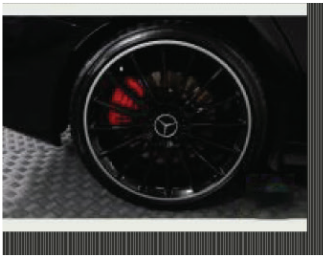

source: autotrader.co.uk

Advert 1

Date	2021-08-11
Pictures	36
Listing price	£ 26,975