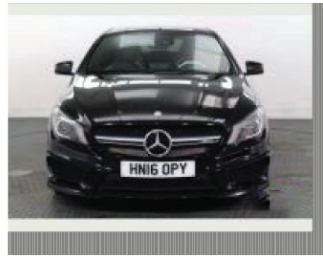

source: autotrader.co.uk

Advert 1

Date	2021-08-11
Pictures	36
Listing price	£ 26,975