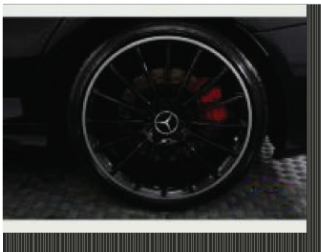

Internet history

Advert 2

Date	2021-08-09
Pictures	37
Listing price	£ 27,975