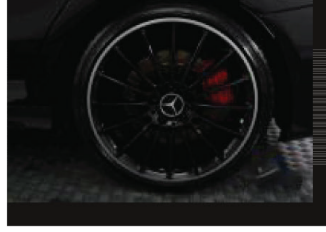

Internet history

Advert 2

Date	2021-08-09
Pictures	37
Listing price	£ 27,975

source: autotrader.co.uk

Advert 1

Date	2021-08-11
Pictures	36
Listing price	£ 26,975

MOT history

MOT expiry date	2023-06-20
MOT pass rate	100 %
MOT passed	4
Failed MOT tests	0
Total advice items	3
Total items failed	0