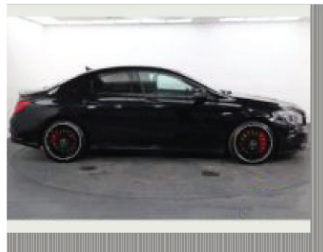

Internet history

Advert 2

Date	2021-08-09
Pictures	37
Listing price	£ 27,975