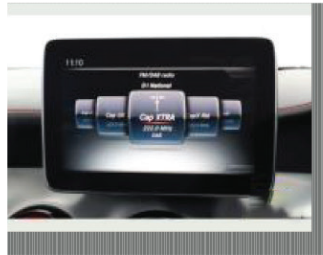

source: autotrader.co.uk

Advert 1

Date	2021-08-11
Pictures	36
Listing price	£ 26,975